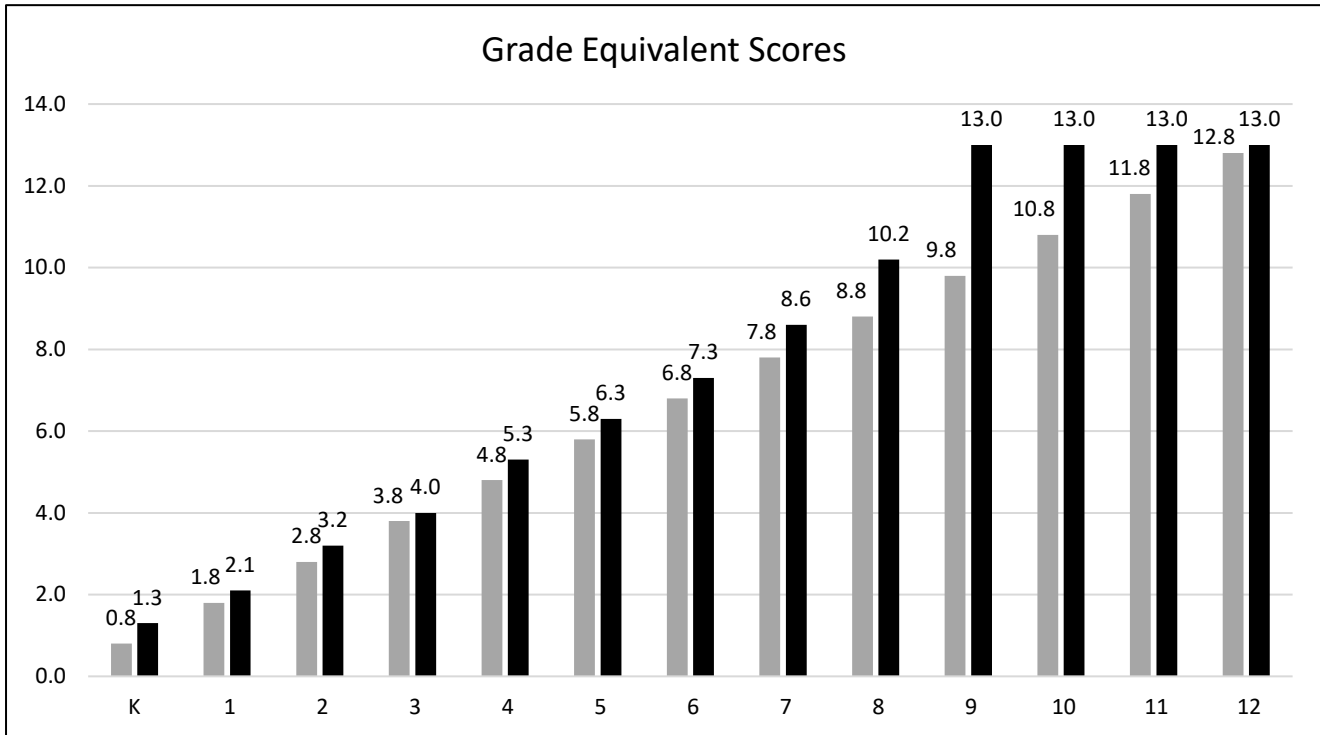

**American Association of Christian Schools' Students Score
Iowa Achievement Test Results
2017-2018 School Year**

13.0 means these scores are above the measurable capacity of the test

= National Average Grade Equivalent Scores and Percentile Scores (2011 norms)
 = AACs Average Grade Equivalent Scores and Percentile Scores (2011 norms)