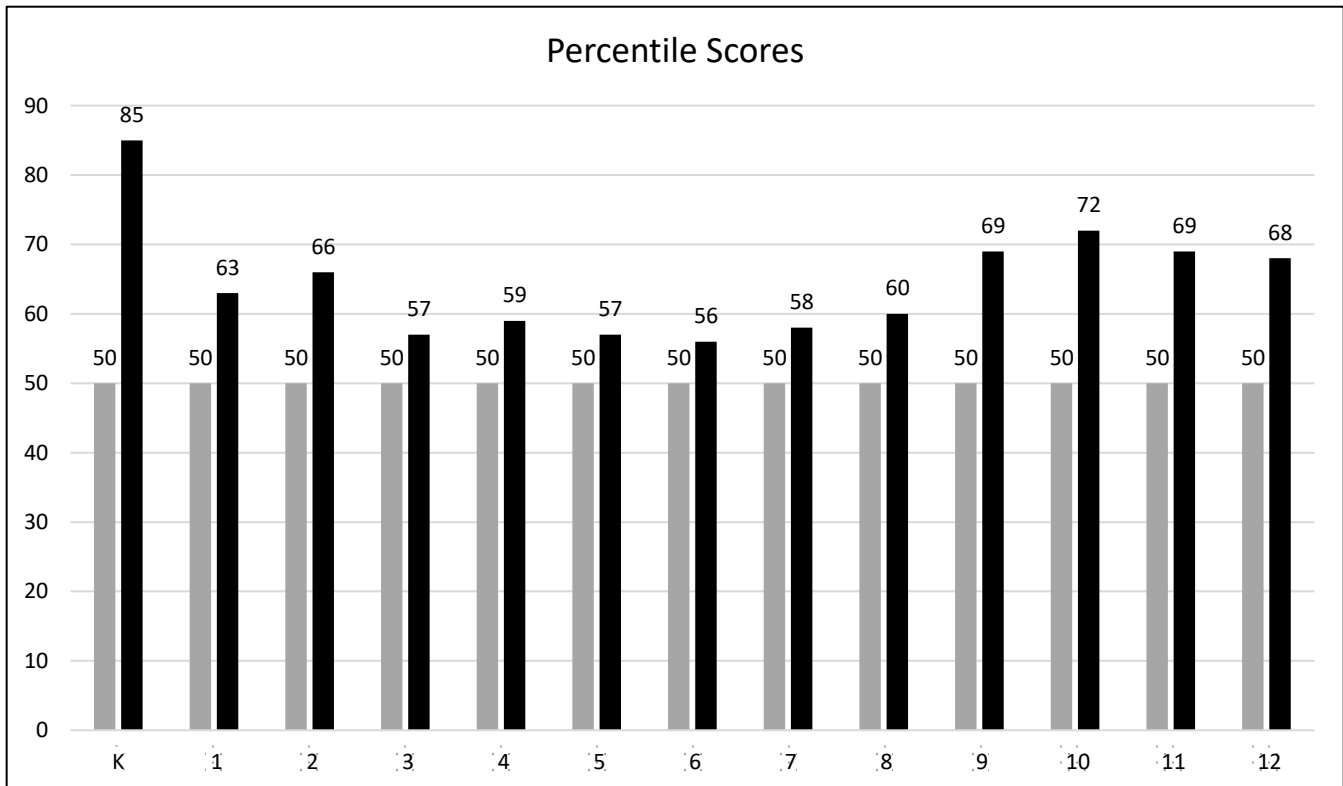

**American Association of Christian Schools' Students Score
Iowa Achievement Test Results
2017-2018 School Year**

13.0 means these scores are above the measurable capacity of the test

= National Average Grade Equivalent Scores and Percentile Scores (2011 norms)
 = AACs Average Grade Equivalent Scores and Percentile Scores (2011 norms)